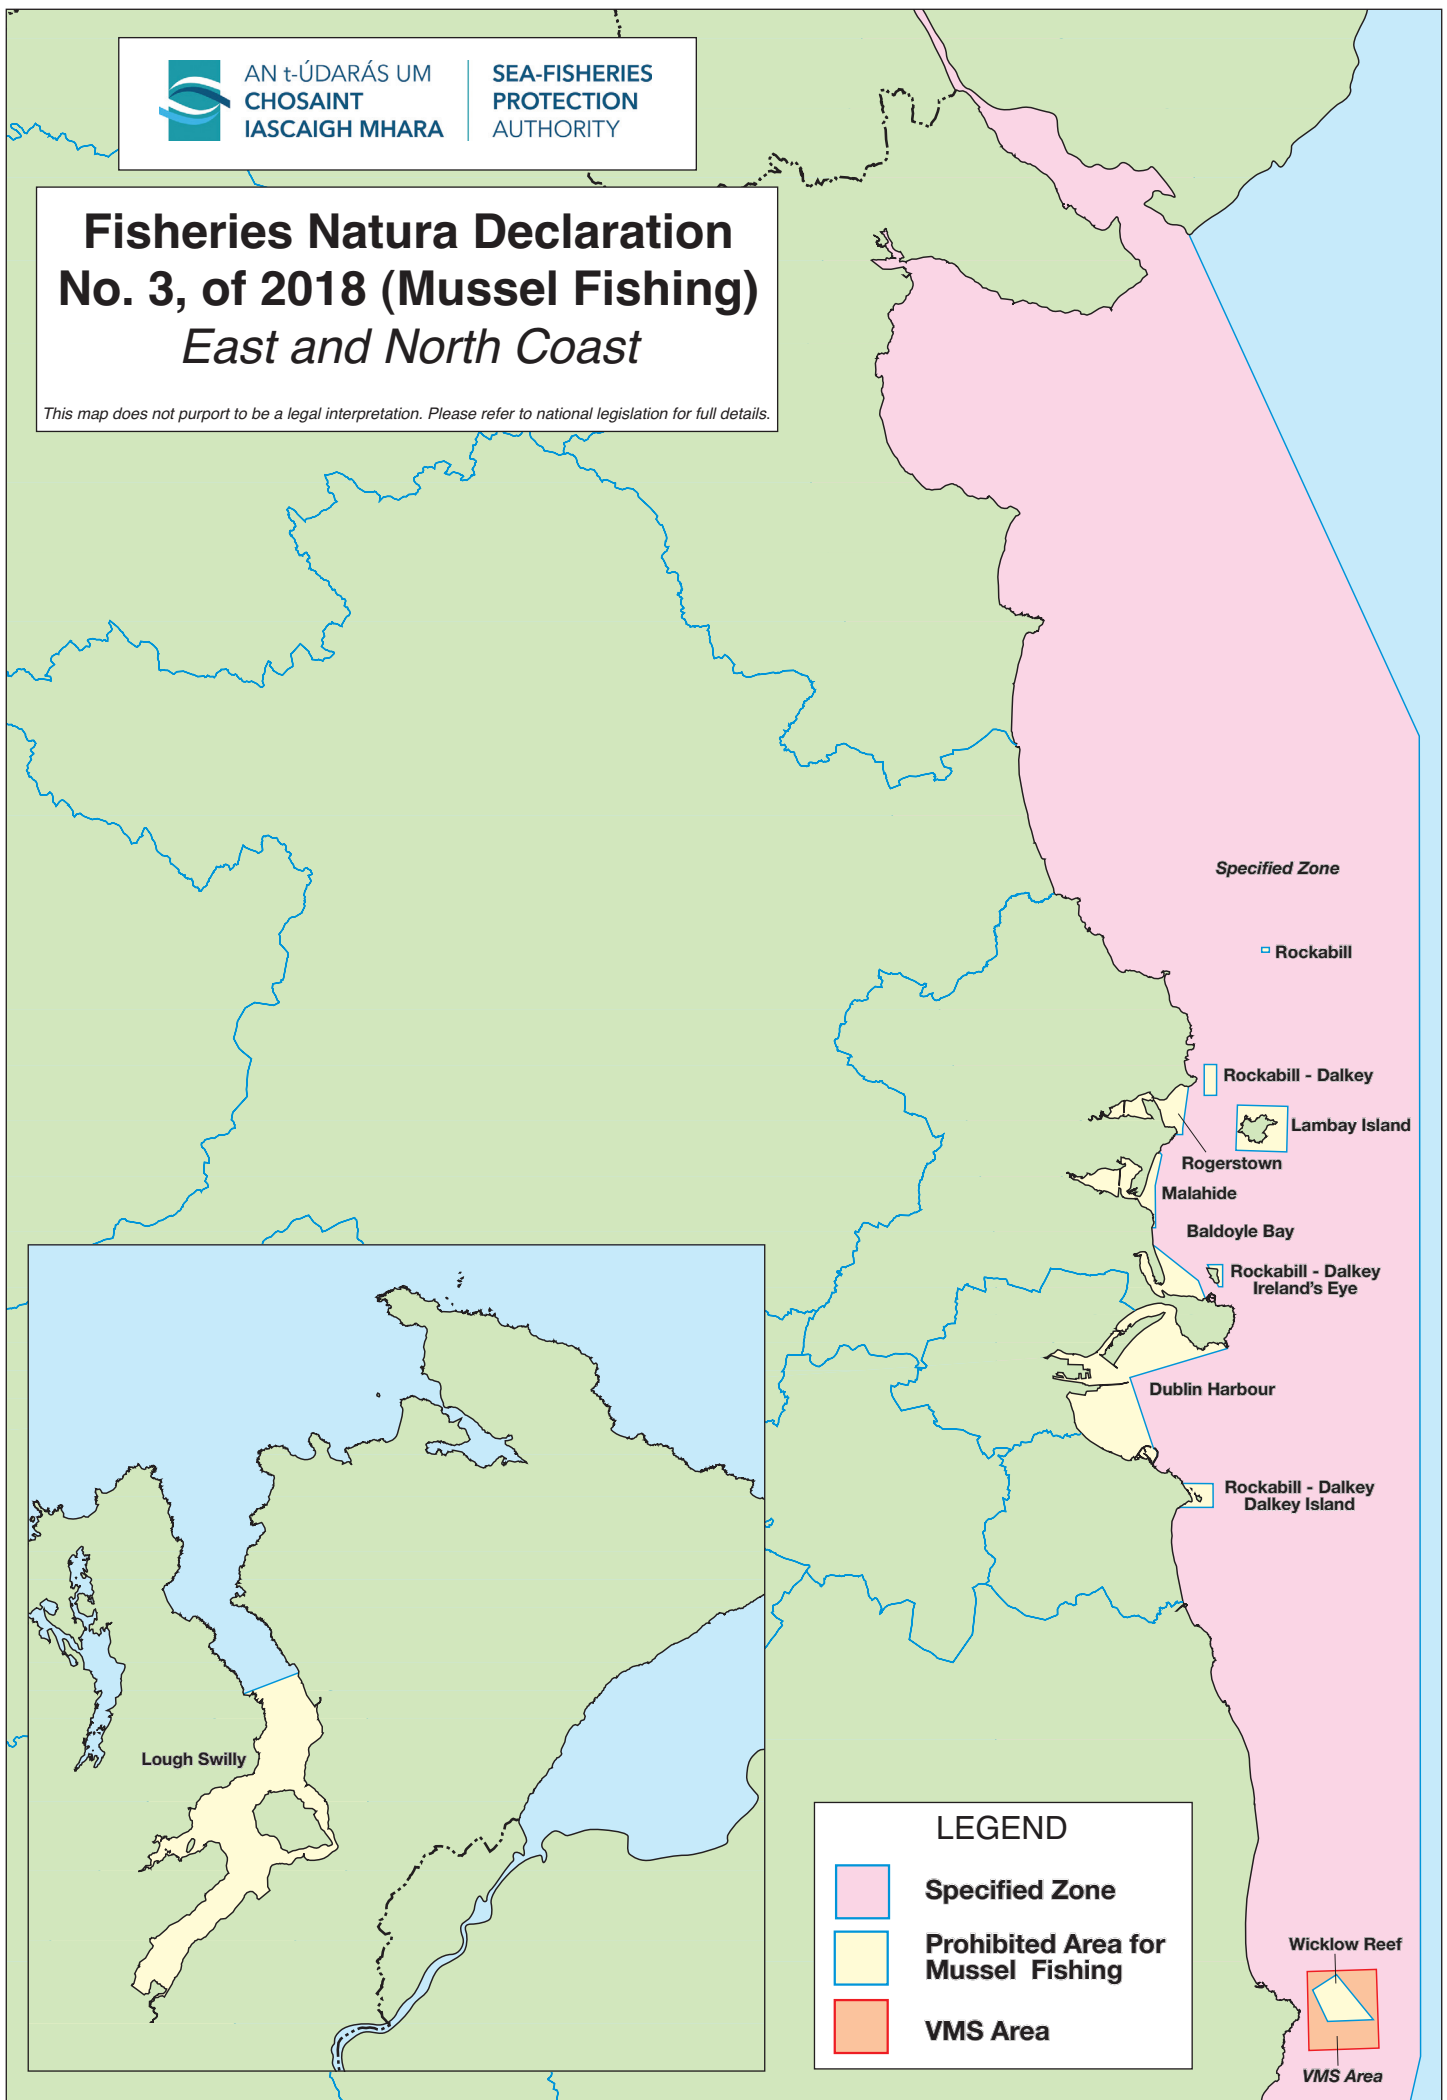

AN t-ÚDARÁS UM  
CHOSAINT  
IASCAIGH MHARA

SEA-FISHERIES  
PROTECTION  
AUTHORITY

# Fisheries Natura Declaration No. 3, of 2018 (Mussel Fishing) *East and North Coast*

*This map does not purport to be a legal interpretation. Please refer to national legislation for full details.*

Specified Zone

Rockabill

Rockabill - Dalkey

Lambay Island

Rogerstown

Malahide

Baldoyle Bay

Rockabill - Dalkey  
Ireland's Eye

Dublin Harbour

Rockabill - Dalkey  
Dalkey Island

Lough Swilly