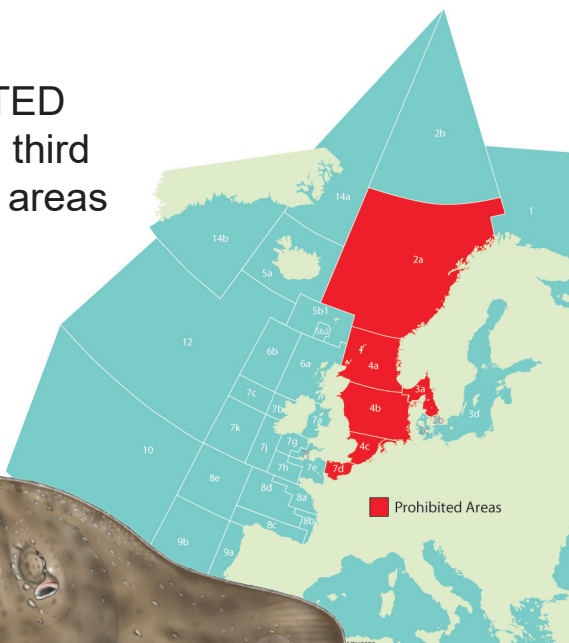

Starry Skate

Amblyraja radiata

RJR

Designated a PROHIBITED SPECIES for all EU and third country vessels in ICES areas 2a, 3a, 4 and 7d.^{1,2}

It is PROHIBITED to:

- ▶ Target
- ▶ Retain
- ▶ Tranship
- ▶ Land

max length: 60cm

This species shall be promptly released according to the above, with estimated discards recorded in the vessel logbook.^{2,3}

¹ Includes all UK registered vessels during Transition Period ending 31st December 2020.