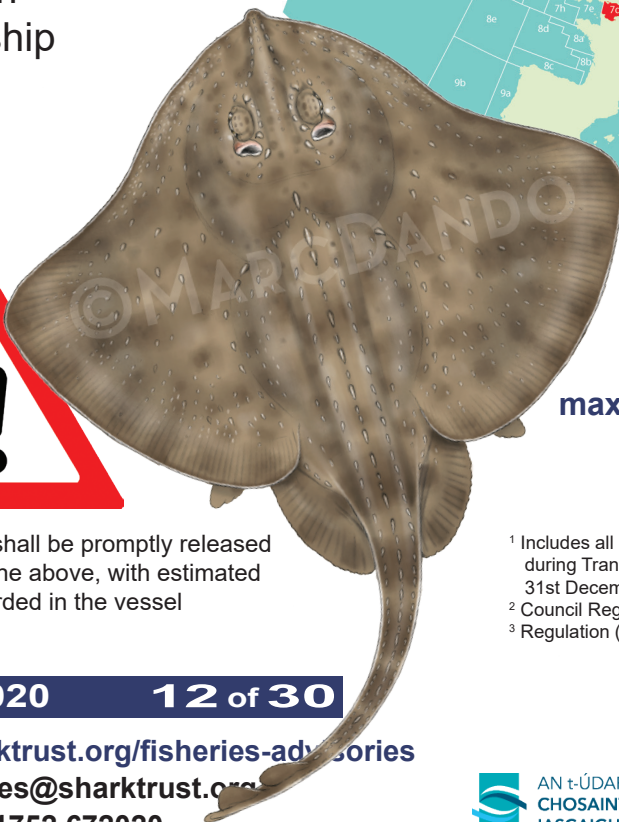

Starry Skate

Amblyraja radiata

RJR

Designated a PROHIBITED SPECIES for all EU and third country vessels in ICES areas 2a, 3a, 4 and 7d.^{1,2}

It is PROHIBITED to:

- ▶ Target
- ▶ Retain
- ▶ Tranship
- ▶ Land

max length: 60cm

This species shall be promptly released according to the above, with estimated discards recorded in the vessel logbook.^{2,3}

¹ Includes all UK registered vessels during Transition Period ending 31st December 2020.